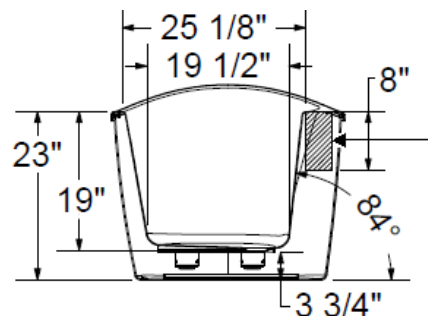

DEVINE II

66" x 36"

Freestanding Tub

Model Number
6636DT064
 Freestanding Tub in White

Features

- An inviting, gentle, curved design that fits "Your Bath"
- Comfortable, spacious, relaxed, deep, bathing area
- Matching raised backrests for two person bathing
- Deck space can accommodate faucets & hand shower
- Above floor rough design accepts standard waste & overflow
- Adjustable leveling legs
- Easy Installation
- Made in the USA

All dimensions are +/- 1/2" and subject to change without notice
Confirm specifications before installation

Technical Information

- Weight: 110 lbs.
- Water Depth to Overflow: 18 1/2"
- Water Capacity: 59 gal.
- Sump Dimension: 45 1/4" x 18 7/8"

Recommended faucet area of 15" (L) x 3-1/2" (W).
 Depth recommended for straight pipe 8".