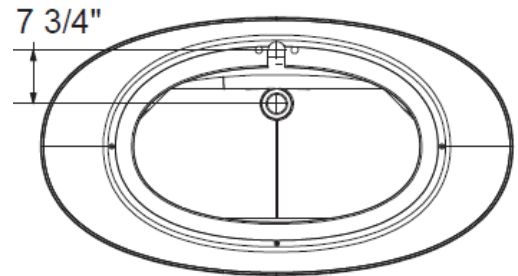

DEVINE II

66" x 36"

Freestanding Tub

Model Number
6636DT064
 Freestanding Tub in White

Features

- An inviting, gentle, curved design that fits "Your Bath"
- Comfortable, spacious, relaxed, deep, bathing area
- Matching raised backrests for two person bathing
- Deck space can accommodate faucets & hand shower
- Above floor rough design accepts standard waste & overflow
- Adjustable leveling legs
- Easy Installation
- Made in the USA

All dimensions are +/- 1/2" and subject to change without notice
Confirm specifications before installation

Technical Information

- Weight: 110 lbs.
- Water Depth to Overflow: 18 1/2"
- Water Capacity: 59 gal.
- Sump Dimension: 45 1/4" x 18 7/8"

Recommended faucet area of 15" (L) x 3-1/2" (W).
 Depth recommended for straight pipe 8".