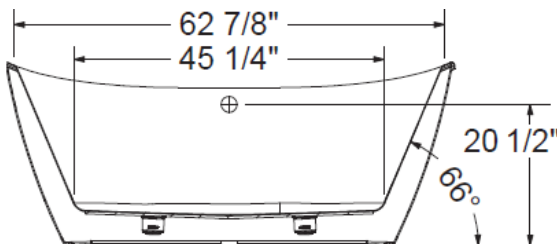

DEVINE II

66" x 36"

Freestanding Tub

Model Number
6636DT064
 Freestanding Tub in White

Features

- An inviting, gentle, curved design that fits "Your Bath"
- Comfortable, spacious, relaxed, deep, bathing area
- Matching raised backrests for two person bathing
- Deck space can accommodate faucets & hand shower
- Above floor rough design accepts standard waste & overflow
- Adjustable leveling legs
- Easy Installation
- Made in the USA

All dimensions are +/- 1/2" and subject to change without notice
Confirm specifications before installation

Technical Information

- Weight: 110 lbs.
- Water Depth to Overflow: 18 1/2"
- Water Capacity: 59 gal.
- Sump Dimension: 45 1/4" x 18 7/8"

Recommended faucet area of 15" (L) x 3-1/2" (W).
 Depth recommended for straight pipe 8".