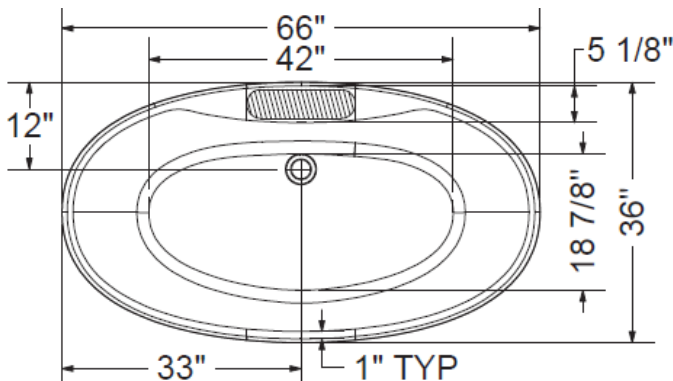

DEVINE II

66" x 36"

Freestanding Tub

Model Number
6636DT064
 Freestanding Tub in White

Features

- An inviting, gentle, curved design that fits "Your Bath"
- Comfortable, spacious, relaxed, deep, bathing area
- Matching raised backrests for two person bathing
- Deck space can accommodate faucets & hand shower
- Above floor rough design accepts standard waste & overflow
- Adjustable leveling legs
- Easy Installation
- Made in the USA

All dimensions are +/- 1/2" and subject to change without notice
Confirm specifications before installation

Technical Information

- Weight: 110 lbs.
- Water Depth to Overflow: 18 1/2"
- Water Capacity: 59 gal.
- Sump Dimension: 45 1/4" x 18 7/8"

Recommended faucet area of 15" (L) x 3-1/2" (W).
 Depth recommended for straight pipe 8".