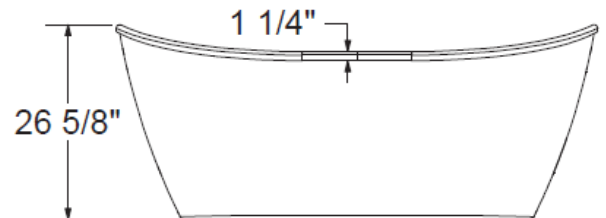

DEVINE II

66" x 36"

Freestanding Tub

Model Number
6636DT064
 Freestanding Tub in White

Features

- An inviting, gentle, curved design that fits "Your Bath"
- Comfortable, spacious, relaxed, deep, bathing area
- Matching raised backrests for two person bathing
- Deck space can accommodate faucets & hand shower
- Above floor rough design accepts standard waste & overflow
- Adjustable leveling legs
- Easy Installation
- Made in the USA

All dimensions are +/- 1/2" and subject to change without notice
Confirm specifications before installation

Technical Information

- Weight: 110 lbs.
- Water Depth to Overflow: 18 1/2"
- Water Capacity: 59 gal.
- Sump Dimension: 45 1/4" x 18 7/8"

Recommended faucet area of 15" (L) x 3-1/2" (W).
 Depth recommended for straight pipe 8".